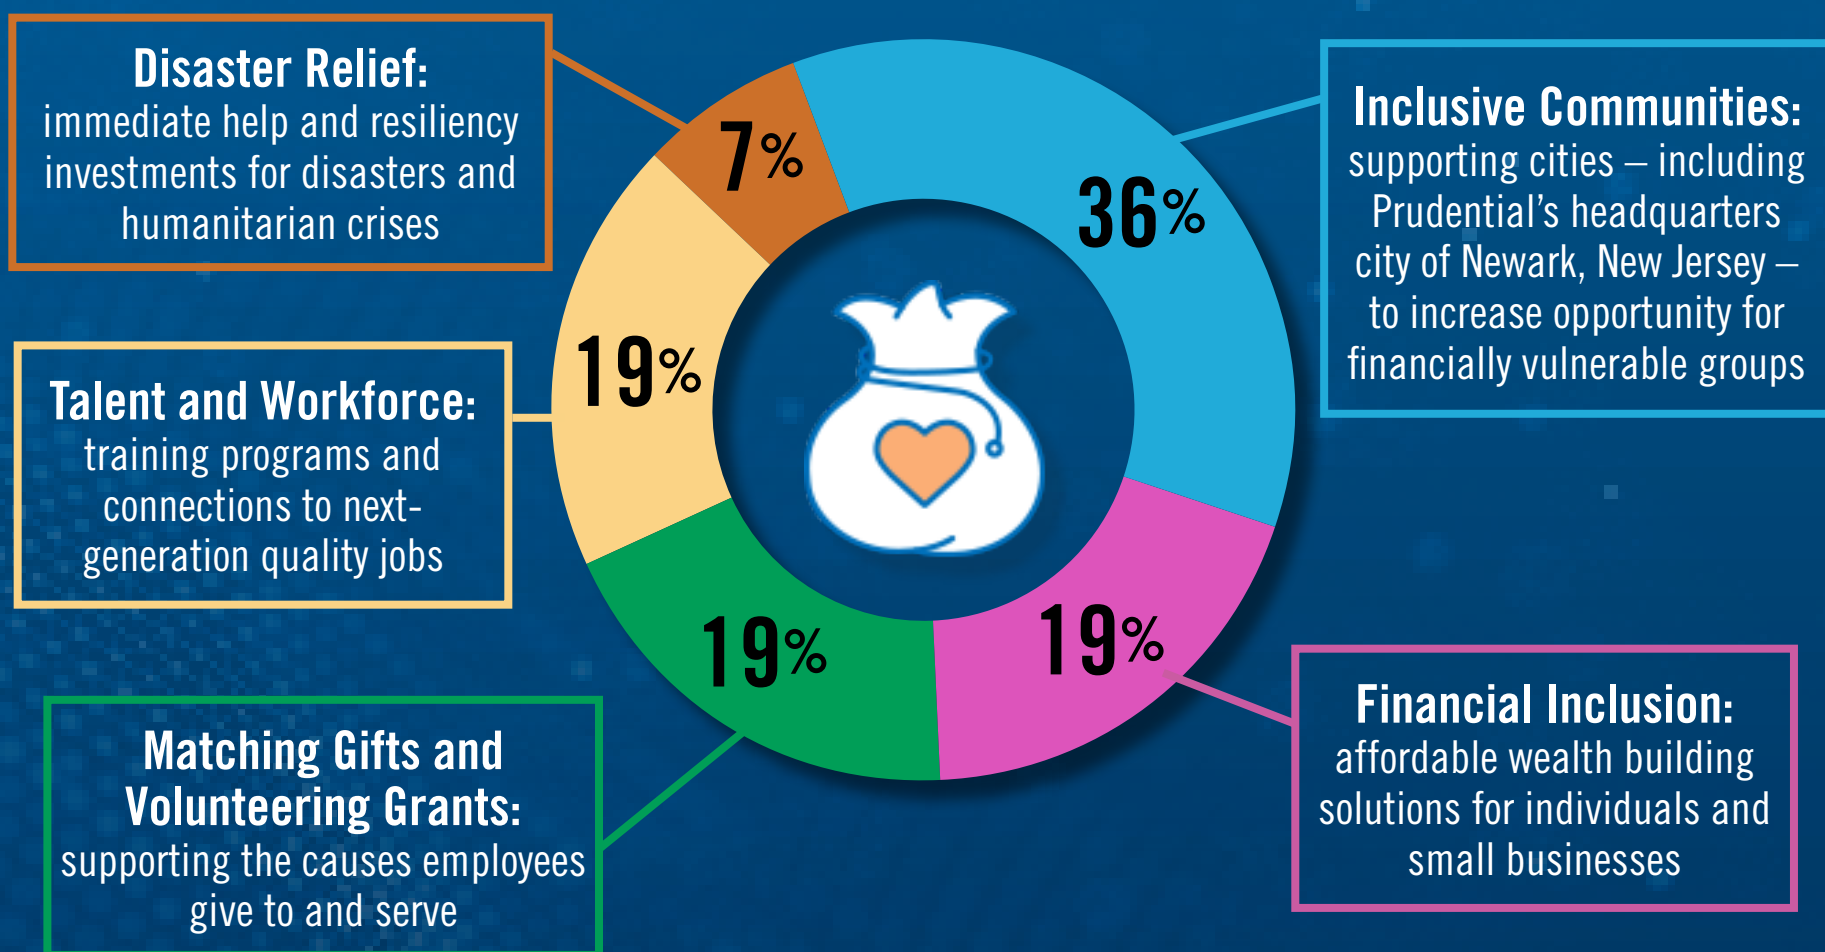

The Prudential Foundation: 2020 Snapshot

A spotlight of its impact in a single year

1,355,326
individuals directly served
60% were people of color

\$47.25 million disbursed throughout the year

106 programs funded

63 programs
directly served individuals
facing economic insecurity

43 programs
collaborated with organizations
to address systemic barriers to
economic mobility

Prudential